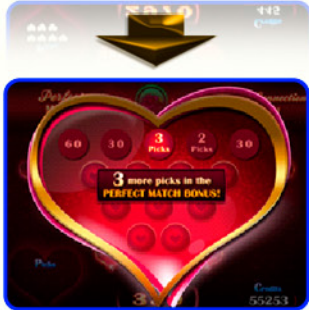

Wild

The kiss replaces any symbol except SPINS and BONUS. You could obtain up to 3 WILD symbols on the same reel!

Bonus Game

Obtain 2 Bonus symbols anywhere on reels 1 & 5 and pick one Bonus symbol to play the Love Connection Bonus or the Perfect Match Bonus.

Love Connection Bonus

You win 10 Free Spins! Obtain one of the winning combinations to win up to 120X your total bet.

Obtain  +  +  in order and watch the heart multiply your win by up to 25!

Perfect Match Bonus

Choose 4 hearts to discover prizes or a PERFECT MATCH symbol! After your 4 picks, if no Perfect Match were found, you'll be taken to the 2nd level where you can discover more prizes and up to 9 additional picks to play with in the first level. If a Perfect Match is discovered, go to the Love Connection Bonus top lay 10 Free Spins. Win up to 200X your total bet!

Free spins

With 3 SPINS symbols scattered on reels 2, 3 & 4, you win 10 Free Spins! Even more WILD symbols during Free Spins!