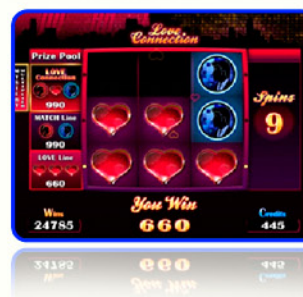

Wild

The kiss replaces any symbol except SPINS and BONUS. You could obtain up to 3 WILD symbols on the same reel!

Bonus Game

Obtain 2 Bonus symbols anywhere on reels 1 & 5 and pick one Bonus symbol to play the Love Connection Bonus or the Perfect Match Bonus.

Love Connection Bonus

You win 10 Free Spins! Obtain one of the winning combinations to win up to 120X your total bet.

Obtain  +  +  in order and watch the heart multiply your win by up to 25!

Perfect Match Bonus

Choose 4 hearts to discover prizes or a PERFECT MATCH symbol! After your 4 picks, if no Perfect Match were found, you'll be taken to the 2nd level where you can discover more prizes and up to 9 additional picks to play with in the first level. If a Perfect Match is discovered, go to the Love Connection Bonus top lay 10 Free Spins. Win up to 200X your total bet!

Free spins

With 3 SPINS symbols scattered on reels 2, 3 & 4, you win 10 Free Spins! Even more WILD symbols during Free Spins!