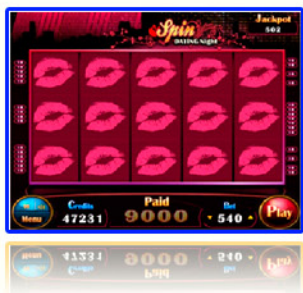

15x on the screen = Jackpot

(A minimum bet is required.)