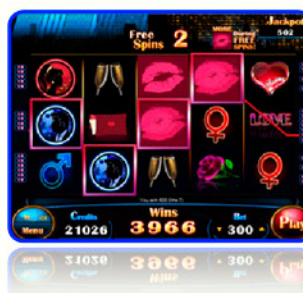

Wild

The kiss replaces any symbol except SPINS and BONUS. You could obtain up to 3 WILD symbols on the same reel!

Bonus Game

Obtain 2 Bonus symbols anywhere on reels 1 & 5 and pick one Bonus symbol to play the Love Connection Bonus or the Perfect Match Bonus.

Love Connection Bonus

You win 10 Free Spins! Obtain one of the winning combinations to win up to 120X your total bet.

Obtain  +  +  in order and watch the heart multiply your win by up to 25!

Perfect Match Bonus

Choose 4 hearts to discover prizes or a PERFECT MATCH symbol! After your 4 picks, if no Perfect Match were found, you'll be taken to the 2nd level where you can discover more prizes and up to 9 additional picks to play with in the first level. If a Perfect Match is discovered, go to the Love Connection Bonus top lay 10 Free Spins. Win up to 200X your total bet!

Free spins

With 3 SPINS symbols scattered on reels 2, 3 & 4, you win 10 Free Spins! Even more WILD symbols during Free Spins!