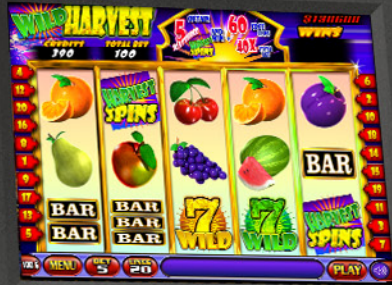

# WILD HARVEST

**WILD HARVEST**  
A JUICY BLEND OF FRUIT SPINS!

**PAY TABLE**

5X = 5000 OR JACKPOT (10000)  
4X = 500 3X = 250 2X = 15

7 WILD	BAR	PEAR	APPLE	CHERRY	ORANGE	LEMON	GRAPE	PLUM	PEACH	STRAWBERRY
5000	100	125	100	100	100	100	100	100	100	100
500	100	100	100	100	100	100	100	100	100	100
100	100	100	100	100	100	100	100	100	100	100
50	100	100	100	100	100	100	100	100	100	100
25	100	100	100	100	100	100	100	100	100	100
10	100	100	100	100	100	100	100	100	100	100
5	100	100	100	100	100	100	100	100	100	100

## A juicy blend of Fruit Spins!

# 5x **7 WILD** to win the **JACKPOT**

on an active line

(A minimum bet is required.)

**Free spins**

**All wins x 2 during Free Spins!**

- 5X** = 60 FREE SPINS + 40X Total Bet
- 4X** = 20 FREE SPINS + 20X Total Bet
- 3X** = 10 FREE SPINS + 2X Total Bet
- 2X** = 5 FREE SPINS

**You can win additional FREE SPINS during FREE SPINS!**

**Wild**

Wild replaces any symbol except HARVEST SPINS.